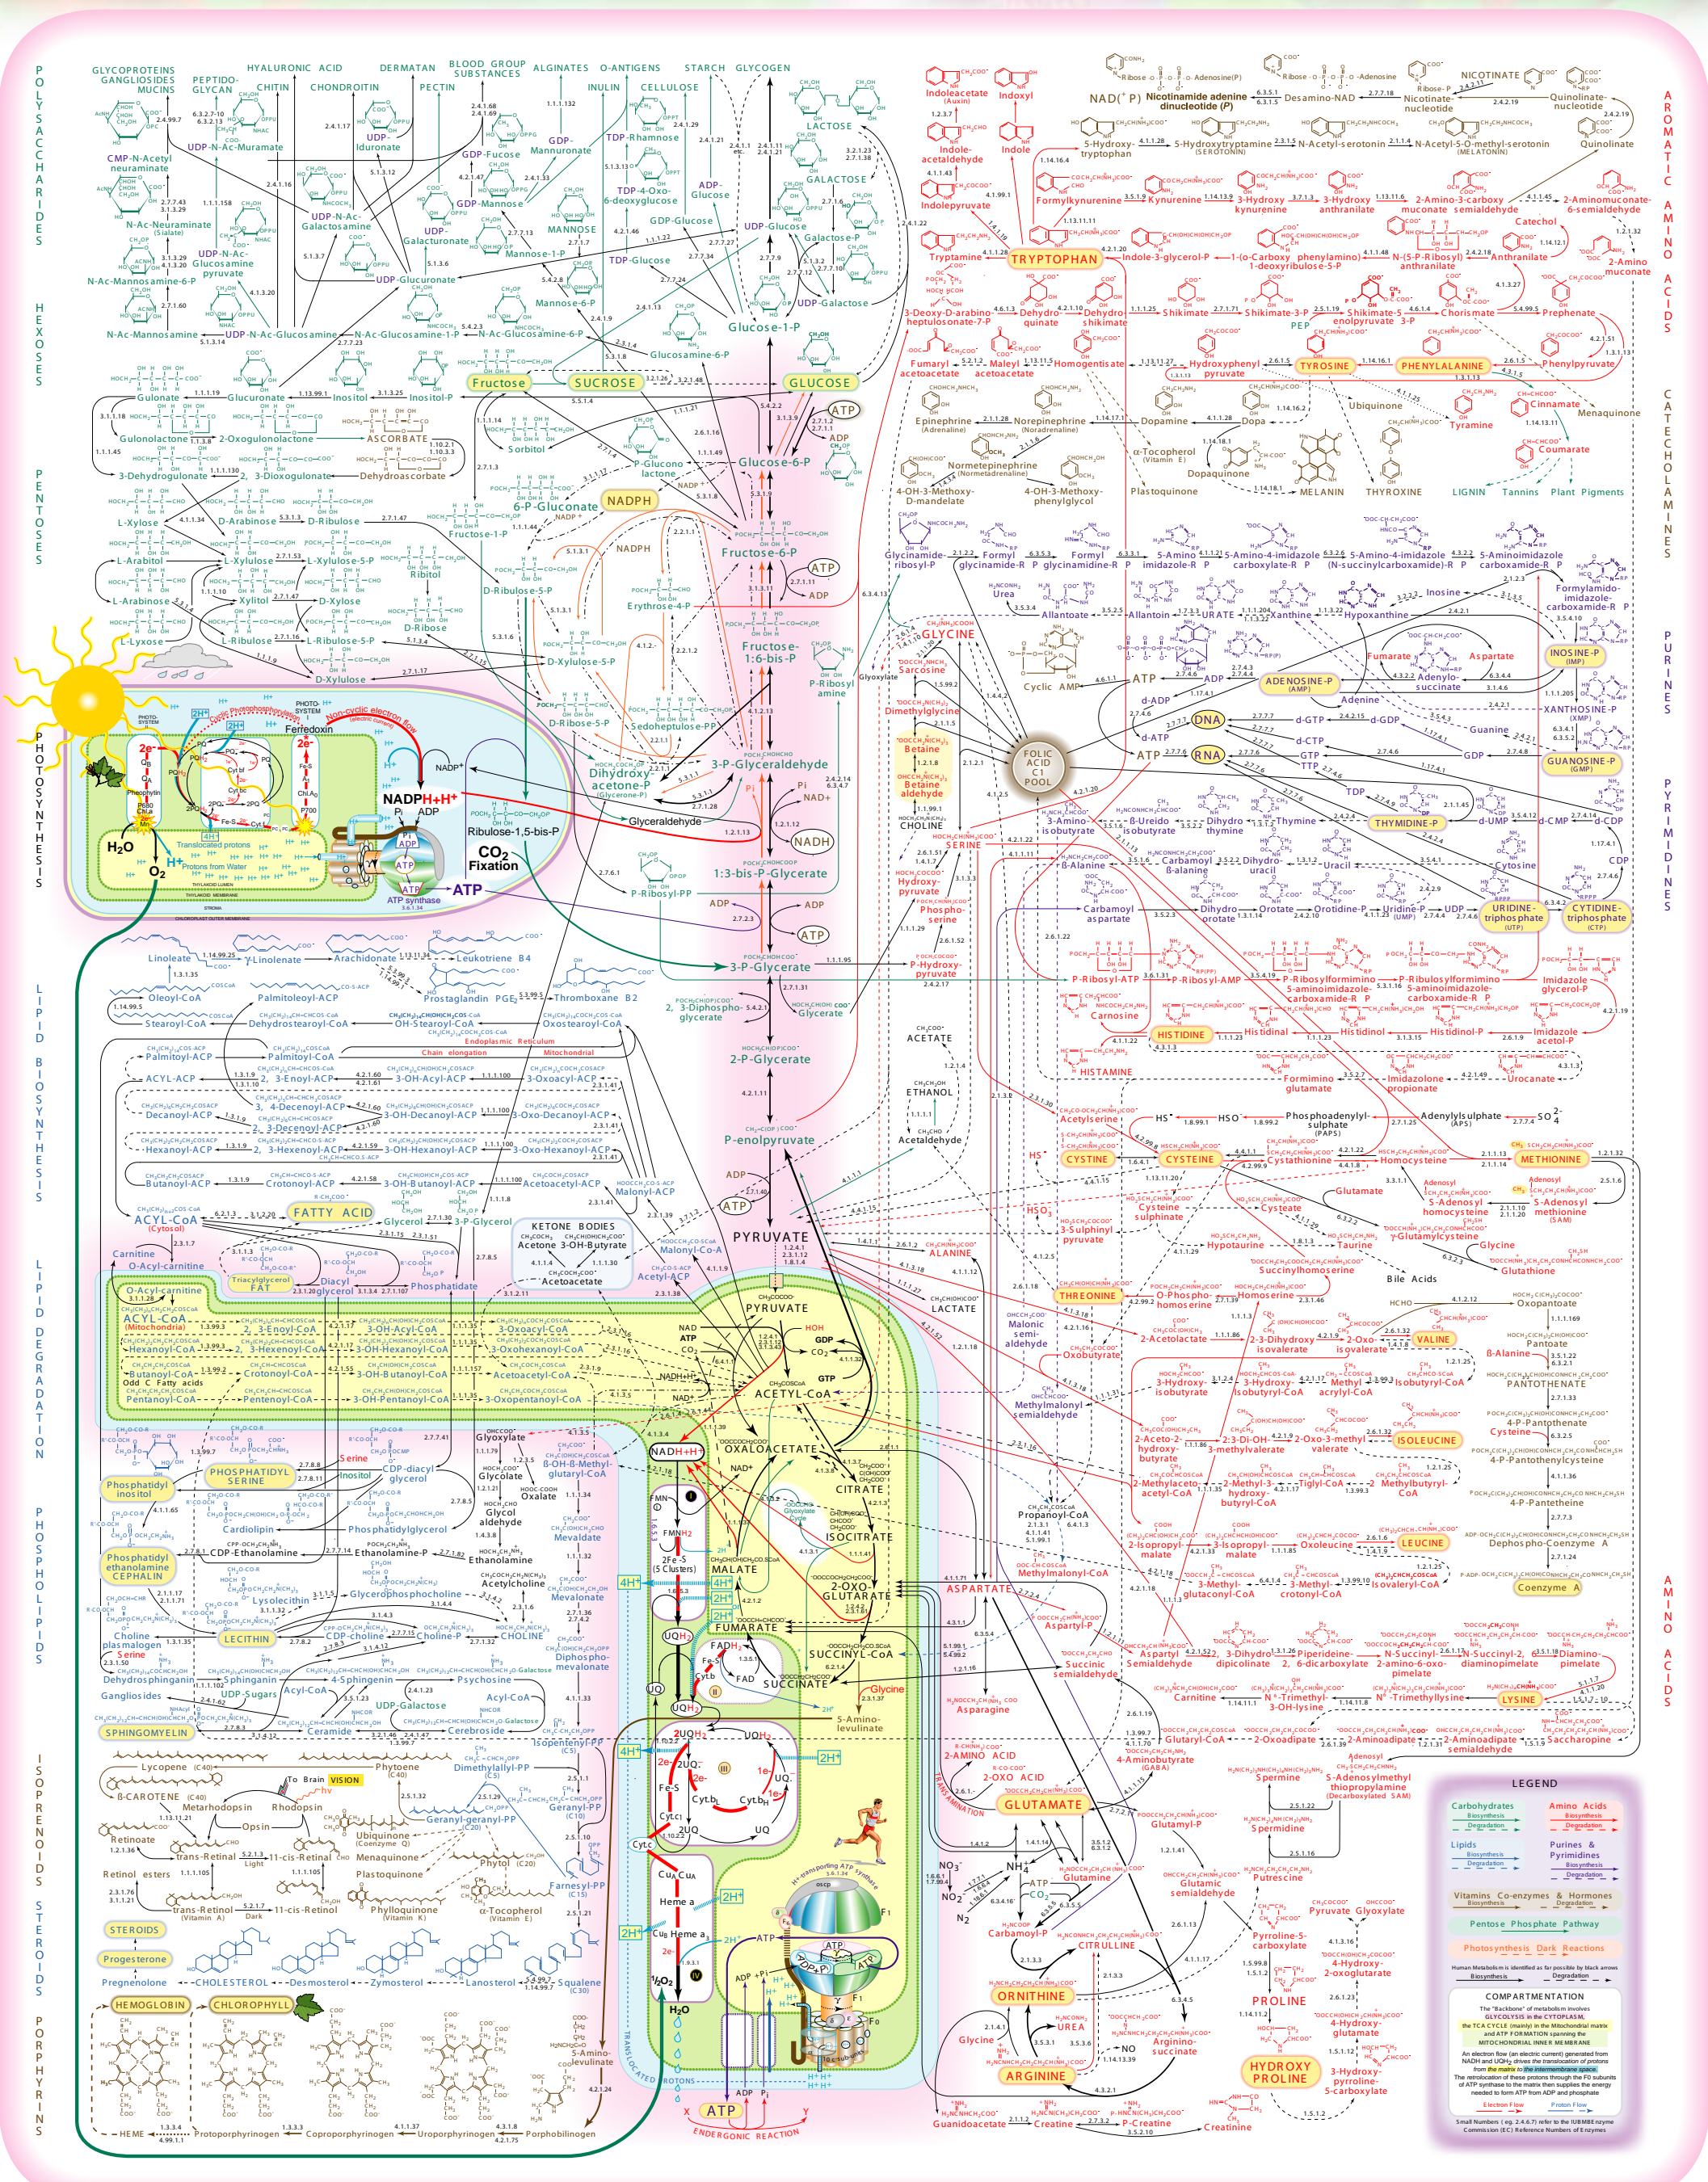

# Metabolic Pathways

© 2003 International Union of Biochemistry and Molecular Biology  
www.iubmb.org

2<sup>nd</sup> Edition Designed by Donald E. Nicholson, D.Sc., The University of Leeds, England - and Sigma-Aldrich  
Product No. M 3907

**SIGMA-ALDRICH**

sigma-aldrich.com/pathways